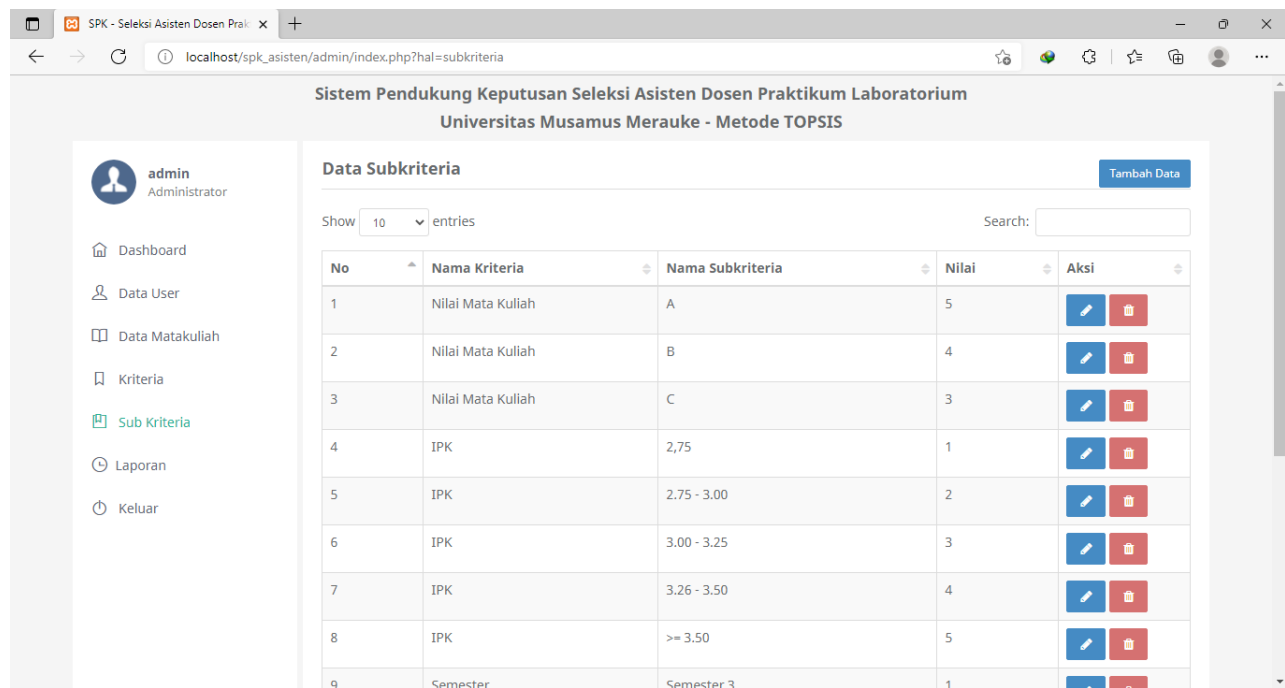

Gambar 10 Halaman subkriteria