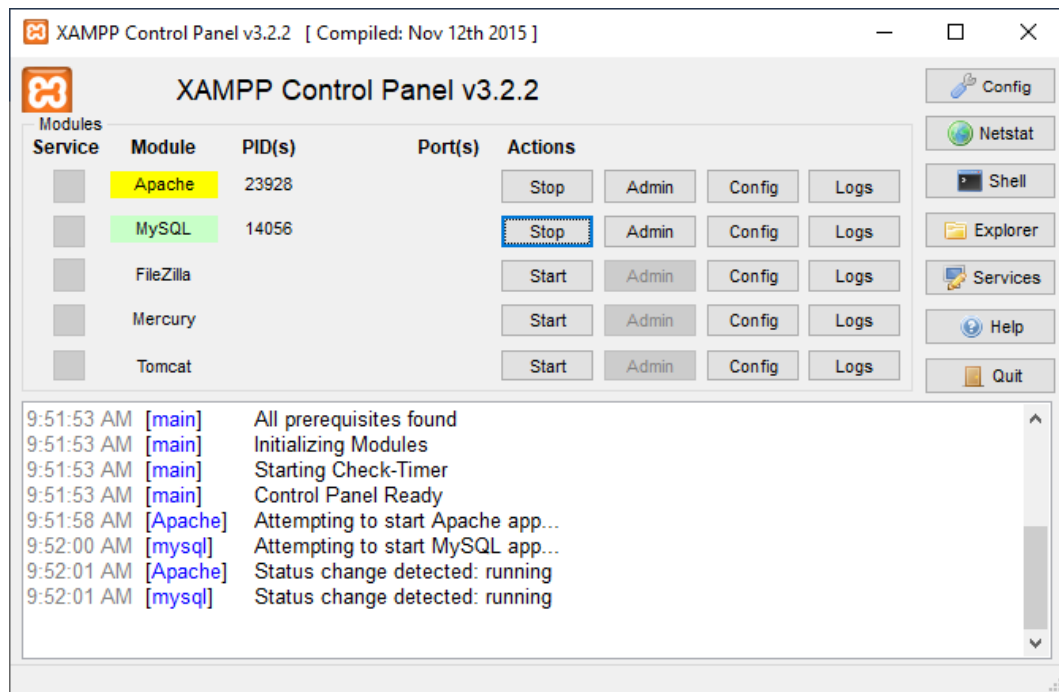

Cara Menjalankan Program

1. Masuk ke XAMPP Control Panel, Aktifkan Apache dan MySQL

2. Buka Web Browser Mozilla Firefox, Chrome, Dll

Tuliskan Url [http:// localhost/gap/](http://localhost/gap/)

3. Akan Muncul Tampilan User Seperti Berikut:

The screenshot shows a web browser at localhost/gap/. The user is logged in as 'Karyawan' (Online). The dashboard has a sidebar with 'MENU DASHBOARD', 'KARYAWAN', and 'PREDIKSI'. The main content area is titled 'Menu Data karyawan' and displays a table of 10 employees. The table has columns for NO, nama, jabatan, alamat, and no_telp. Below the table, it shows 'Showing 1 to 10 of 15 entries' and pagination controls for 'Previous', '1', '2', and 'Next'.