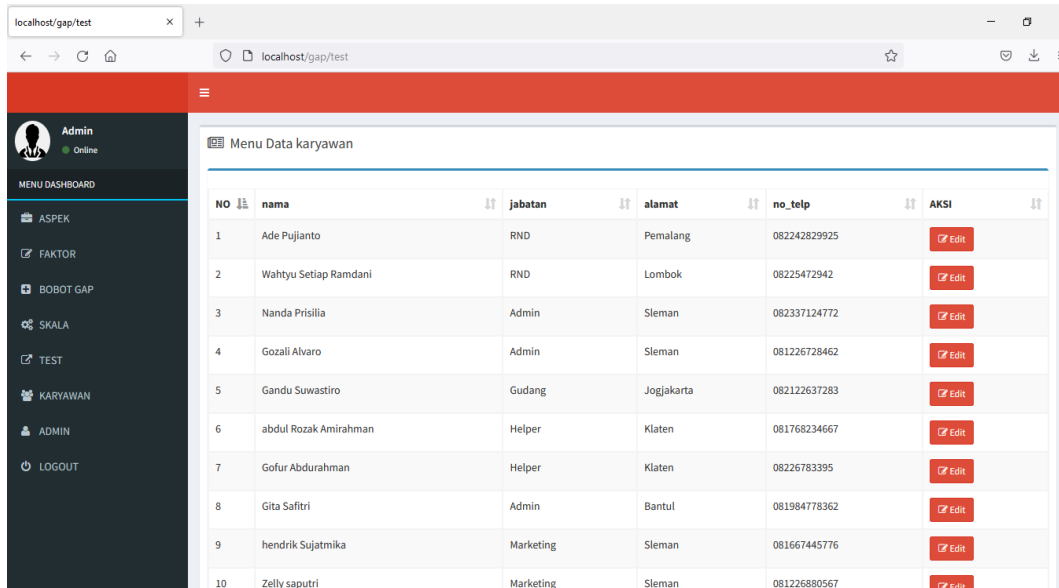

5. Tampilan Awal Admin Seperti Berikut :