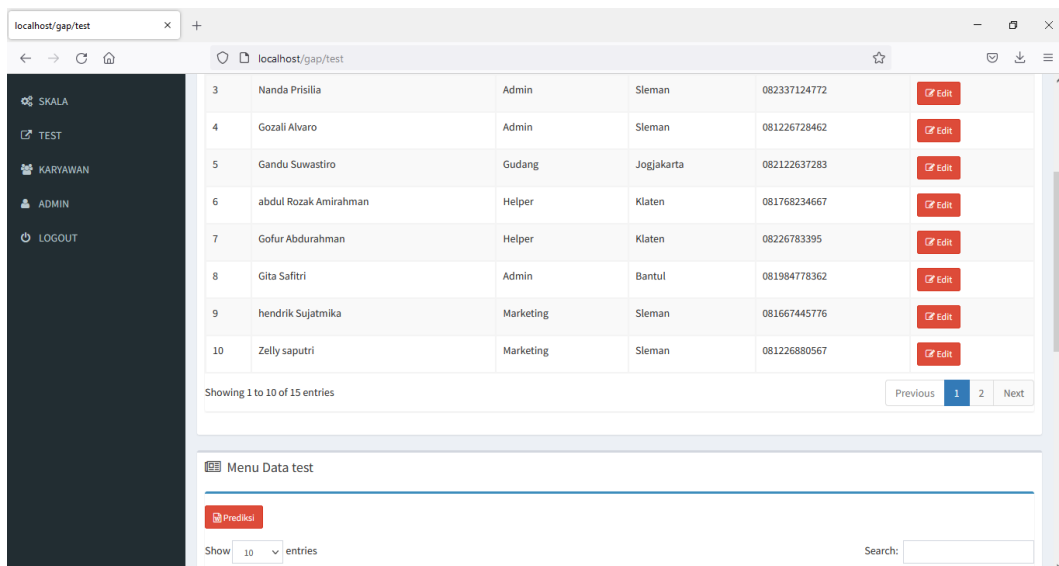

6. Klik Menu Test – Prediksi Maka Akan Proses Untuk Perhitungan Profile Matching :