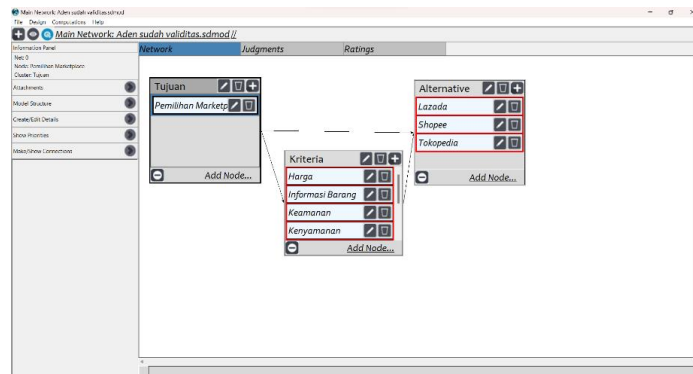

Lampiran 12 Perhitungan *Analytic Network Process (ANP)* Menggunakan *Super Decision*

1. Proses Integrasi Data